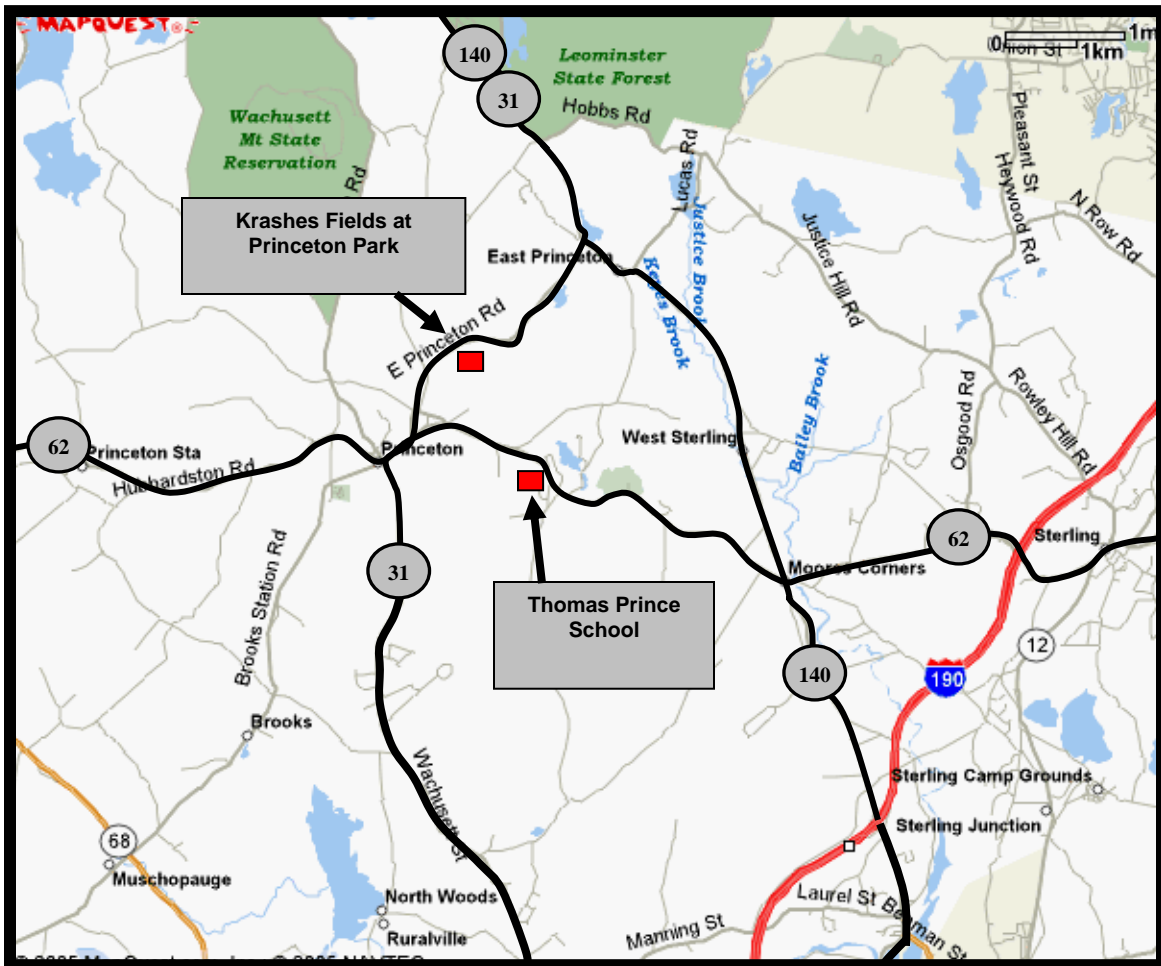

Princeton Youth Soccer – Updated Fall 2009 - Field Maps

Krashes Fields at Princeton Park

110 East Princeton Rd (RT 31), Princeton MA 01541

➤ From West Boylston, Worcester:

Take I-190 north 8.7 miles to RT140 Princeton Exit #5
Take RT 140 North 6.2 miles to the center of East Princeton
Turn Left at flashing light onto RT 31, Krashes Fields are 1.6 miles on left.

➤ From Sterling:

Take RT 140 North 6.2 miles to the center of East Princeton
Turn Left at flashing light onto RT 31, Krashes Fields are 1.6 miles on left.

➤ From Holden, Paxton:

Take RT 31 North through the center of Princeton
RT 31 is a right turn at the center, ¼ mi. further bear left to stay on 31.
Krashes Fields are 1 mile on the right

➤ From Rutland:

Take RT 62 East to the center of Princeton
Go straight through the intersection, then bear left onto RT 31, Krashes Fields are 1 mile on the right

Thomas Prince School

170 Sterling Rd (RT 62), Princeton, MA 01541