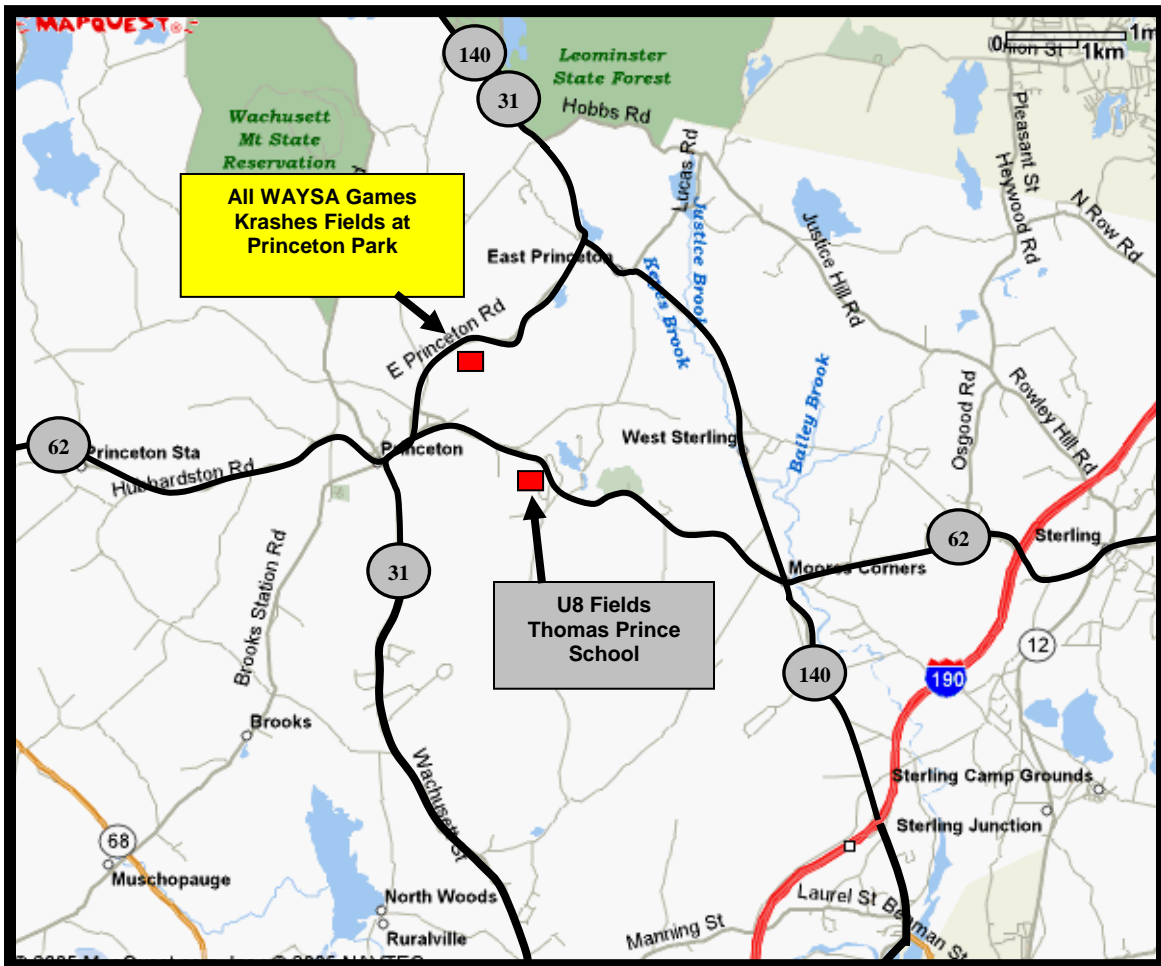

Princeton Youth Soccer – Updated Fall 2007 - Field Maps

Krashes Fields at Princeton Park (All WAYSA Games U10 and up)

110 East Princeton Rd (RT 31), Princeton MA 01541

➤ **From West Boylston, Worcester:**

Take I-190 north 8.7 miles to RT140 Princeton Exit #5
Take RT 140 North 6.2 miles to the center of East Princeton
Turn Left at flashing light onto RT 31, Krashes Fields are 1.6 miles on left.

➤ **From Sterling:**

Take RT 140 North 6.2 miles to the center of East Princeton
Turn Left at flashing light onto RT 31, Krashes Fields are 1.6 miles on left.

➤ **From Holden, Paxton:**

Take RT 31 North through the center of Princeton
RT 31 is a right turn at the center, ¼ mi. further bear left to stay on 31.
Krashes Fields are 1 mile on the right

➤ **From Rutland:**

Take RT 62 East to the center of Princeton
Go straight through the intersection, then bear left onto RT 31, Krashes Fields are 1 mile on the right

Thomas Prince School (U8 Games and practices)

170 Sterling Rd (RT 62), Princeton, MA 01541